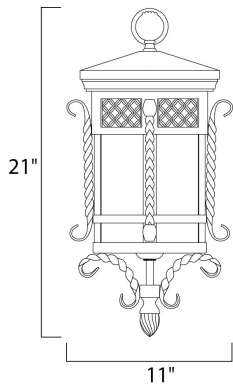

PRODUCT DESCRIPTION

Scottsdale is a traditional, Mediterranean style collection from Maxim Lighting International in Country Forge finish with Seedy glass.

MEASUREMENTS

DIMENSION : 11" L x 11" W x 21" H
 MAX OAH : 95" OAH
 CANOPY : 5" W x 1" H
 HANGING WEIGHT : 15.43 lb

LAMPING

INPUT VOLTAGE : 120V
 BULB : 3 x 40W Incandescent E12 Candelabra , 120W Total
 BULB INCLUDED : (Not Included)
 DIMMABLE : Yes

FINISHES OPTION

 Country Forge (CF)

GLASS

Seedy CD

MATERIAL

Steel, Glass