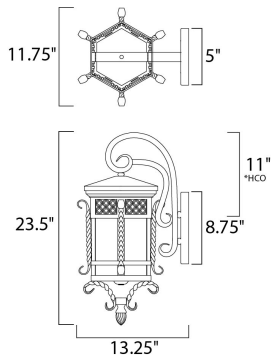

PRODUCT DESCRIPTION

Scottsdale is a traditional, Mediterranean style collection from Maxim Lighting International in Country Forge finish with Seedy glass.

MEASUREMENTS

DIMENSION : 11.75" W x 23.5" H x 13.25" Ext
BACK PLATE : 5" W x 8.75" H x 11" HCO
HANGING WEIGHT : 16.53 lb

LAMPING

INPUT VOLTAGE : 120V
BULB : 3 x 40W Incandescent E12 Candelabra , 120W Total
BULB INCLUDED : (Not Included)
DIMMABLE : Yes

FINISHES OPTION

Country Forge (CF)

GLASS

Seedy CD

MATERIAL

Steel, Glass

RATINGS

cETLus
Wet Location

ADDITIONAL

OPERATING TEMPERATURE:
-20°C (-4°F), 40°C (104°F)

Always consult a qualified electrician before installing any lighting product.