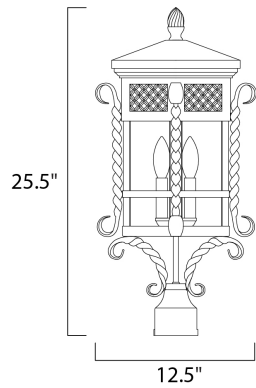

**PRODUCT DESCRIPTION**

Scottsdale is a traditional, Mediterranean style collection from Maxim Lighting International in Country Forge finish with Seedy glass.

**MEASUREMENTS**

DIMENSION : 12.5" L x 12.5" W x 25.5" H

HANGING WEIGHT : 20.7 lb

**LAMPING**

INPUT VOLTAGE : 120V

BULB : 3 x 40W Incandescent E12 Candelabra , 120W Total

BULB INCLUDED : (Not Included)

DIMMABLE : Yes

**FINISHES OPTION**

 Country Forge (CF)