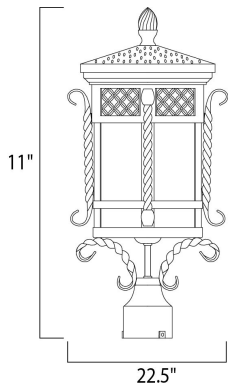

**PRODUCT DESCRIPTION**

Scottsdale is a traditional, Mediterranean style collection from Maxim Lighting International in Country Forge finish with Seedy glass.

**MEASUREMENTS**

DIMENSION : 11" L x 11" W x 22.5" H

HANGING WEIGHT : 13.89 lb

**LAMPING**

INPUT VOLTAGE : 120V

BULB : 3 x 40W Incandescent E12 Candelabra , 120W Total

BULB INCLUDED : (Not Included)

DIMMABLE : Yes

**FINISHES OPTION**

 Country Forge (CF)