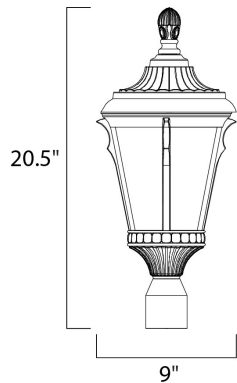

PRODUCT DESCRIPTION

Odessa Cast is a traditional, early American style, energy saving collection from Maxim Lighting International in Espresso finish with Latte glass.

MEASUREMENTS

DIMENSION : 9" L x 9" W x 20.5" H
 HANGING WEIGHT : 5 lb