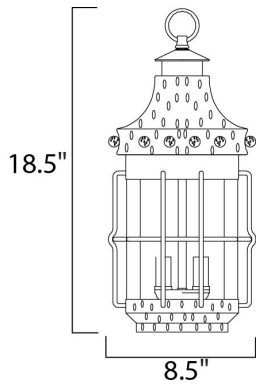

PRODUCT DESCRIPTION

Nantucket is a traditional, early American style collection from Maxim Lighting International in Country Forge finish with Seedy glass.

MEASUREMENTS

DIMENSION : 8.5" L x 8.5" W x 18.5" H
 MAX OAH : 92.75" OAH
 CANOPY : 5" W x 1" H x 5" L
 HANGING WEIGHT : 9.92 lb

LAMPING

INPUT VOLTAGE : 120V
 BULB : 3 x 60W Incandescent E12 Candelabra , 180W Total
 BULB INCLUDED : (Not Included)
 DIMMABLE : Yes

FINISHES OPTION

 Country Forge (CF)

GLASS

Seedy CD

MATERIAL

Steel, Glass