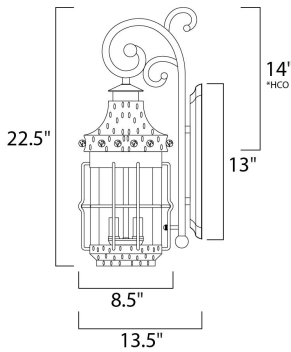

PRODUCT DESCRIPTION

Nantucket is a traditional, early American style collection from Maxim Lighting International in Country Forge finish with Seedy glass.

MEASUREMENTS

DIMENSION : 8.5" W x 22.5" H x 13.5" Ext
BACK PLATE : 5" W x 13" H x 14" HCO
HANGING WEIGHT : 12.13 lb

LAMPING

INPUT VOLTAGE : 120V
BULB : 3 x 60W Incandescent E12 Candelabra , 180W Total
BULB INCLUDED : (Not Included)
DIMMABLE : Yes

FINISHES OPTION

Country Forge (CF)

GLASS

Seedy CD

MATERIAL

Steel, Glass

RATINGS

cETLus
Wet Location

ADDITIONAL

OPERATING TEMPERATURE:
-20°C (-4°F), 40°C (104°F)

Always consult a qualified electrician before installing any lighting product.