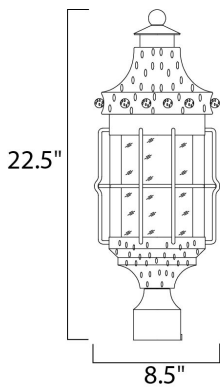

**PRODUCT DESCRIPTION**

Nantucket is a traditional, early American style collection from Maxim Lighting International in Country Forge finish with Seedy glass.

**MEASUREMENTS**

DIMENSION : 8.5" L x 8.5" W x 22.5" H

HANGING WEIGHT : 9.24 lb

**LAMPING**

INPUT VOLTAGE : 120V

BULB : 3 x 60W Incandescent E12 Candelabra , 180W Total

BULB INCLUDED : (Not Included)

DIMMABLE : Yes

**FINISHES OPTION**

 Country Forge (CF)