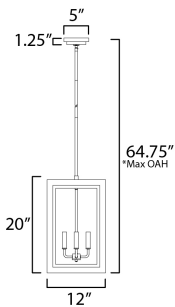

**PRODUCT DESCRIPTION**

Two-tone frames of Black or White with internal Gold frames provides a neoclassical approach to the squared coach lantern. The sconces jut out from the wall on well-defined trusses that add a contemporary element. Delivering a classic design that suits most exteriors, this collection adds interest in the interior contrasting frame of Gold that secures clear glass panes to diffuse the lamp within.

\*max overall height

**MEASUREMENTS**

DIMENSION : 12" L x 12" W x 20" H  
 MAX OAH : 64.75" OAH  
 CANOPY : 5" W x 1.25" H x 5" L  
 HANGING WEIGHT : 7.7 lb

**LAMPING**

INPUT VOLTAGE : 120V  
 BULB : 4 x 40W Incandescent E12 Candelabra , 160W Total  
 BULB INCLUDED : (Not Included)  
 DIMMABLE : Y