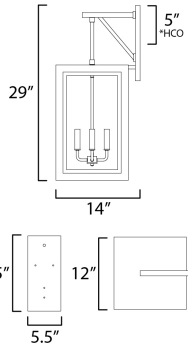

PRODUCT DESCRIPTION

Two-tone frames of Black or White with internal Gold frames provides a neoclassical approach to the squared coach lantern. The sconces jut out from the wall on well-defined trusses that add a contemporary element. Delivering a classic design that suits most exteriors, this collection adds interest in the interior contrasting frame of Gold that secures clear glass panes to diffuse the lamp within.

FINISHES OPTION

- Black / Gold (BKGLD)
- White/Gold (WTGLD)

GLASS

Clear CL

MATERIAL

Aluminum, Glass

RATINGS

cETLus
Wet Location

ADDITIONAL

INSTALL UP/DOWN: Down
OPERATING TEMPERATURE:
-20°C (-4°F), 40°C (104°F)

MEASUREMENTS

- DIMENSION : 12" W x 29" H x 14" Ext
- BACK PLATE : 5.5" W x 12.5" H x 5" HCO
- HANGING WEIGHT : 19.14 lb

LAMPING

- INPUT VOLTAGE : 120V
- BULB : 4 x 40W Incandescent E12 Candelabra , 160W Total
- BULB INCLUDED : (Not Included)
- DIMMABLE :

Always consult a qualified electrician before installing any lighting product.

WESTERN DISTRIBUTION CENTER (HEADQUARTER)
253 NORTH VINELAND AVE | CITY OF INDUSTRY, CA 91746

EASTERN DISTRIBUTION CENTER
101 GARDNER PARK | PEACHTREE CITY, GA 30269

P. 626.956.4200 | F. 626.956.4225 | maximlighting.com