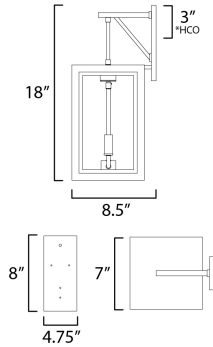

PRODUCT DESCRIPTION

Two-tone frames of Black or White with internal Gold frames provides a neoclassical approach to the squared coach lantern. The sconces jut out from the wall on well-defined trusses that add a contemporary element. Delivering a classic design that suits most exteriors, this collection adds interest in the interior contrasting frame of Gold that secures clear glass panes to diffuse the lamp within.