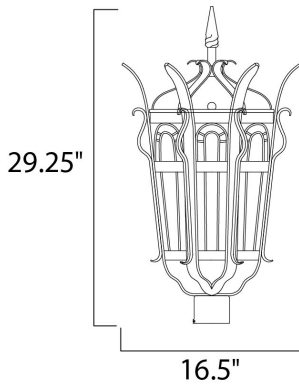

PRODUCT DESCRIPTION

Made with the same attention to quality and durability as craftsmen used ages ago, the Cathedral forged-iron collection in a powder-coated Country Forge finish is built to last. The clear Seedy glass adds authenticity to this look.

MEASUREMENTS

DIMENSION : 16.5" W x 29.25" H
 HANGING WEIGHT : 19.4 lb

LAMPING

INPUT VOLTAGE : 120V
 BULB : 3 x 60W Incandescent E12 Candelabra , 180W Total
 BULB INCLUDED : (Not Included)
 DIMMABLE : Yes