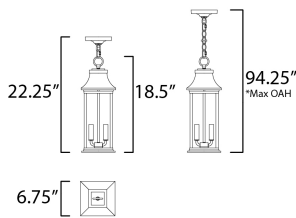

PRODUCT DESCRIPTION

Inspired by classic coach gas lanterns, the Vicksburg collection features die-cast aluminum construction finished in Black with Clear glass. The candle sleeves are done in a contrasting off-white finish to add dimension to the lantern. Available in numerous sizes and configurations including a handsome pocket wall.

MEASUREMENTS

DIMENSION : 6.75" L x 6.75" W x 18.5" H
 MAX OAH : 94.25" OAH
 CANOPY : 5" W x 1.25" H x 5" L
 HANGING WEIGHT : 5.72 lb

LAMPING

INPUT VOLTAGE : 120V
 BULB : 2 x 40W Incandescent E12 Candelabra , 80W Total
 BULB INCLUDED : (Not Included)
 DIMMABLE : Yes

*max overall height

FINISHES OPTION

 Black (BK)

GLASS

Clear CL

MATERIAL

Aluminum, Glass

RATINGS