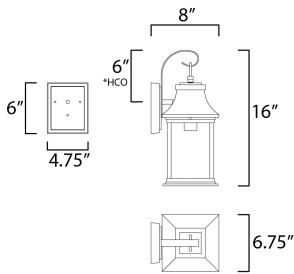

PRODUCT DESCRIPTION

Inspired by classic coach gas lanterns, the Vicksburg collection features die-cast aluminum construction finished in Black with Clear glass. The candle sleeves are done in a contrasting off-white finish to add dimension to the lantern. Available in numerous sizes and configurations including a handsome pocket wall.

MEASUREMENTS

DIMENSION : 6.75" W x 16" H x 8" Ext
BACK PLATE : 4.75" W x 6" H x 6" HCO
HANGING WEIGHT : 4.1 lb

LAMPING

INPUT VOLTAGE : 120V
BULB : 1 x 60W Incandescent E26 Medium , 60W Total
BULB INCLUDED : (Not Included)
DIMMABLE : Yes
LIGHTING_DIRECTION : Down

FINISHES OPTION

Black (BK)

GLASS

Clear CL

MATERIAL

Aluminum, Glass

RATINGS

cETLus
Wet Location

ADDITIONAL

INSTALL UP/DOWN: Down
OPERATING TEMPERATURE:
-20°C (-4°F), 40°C (104°F)

Always consult a qualified electrician before installing any lighting product.