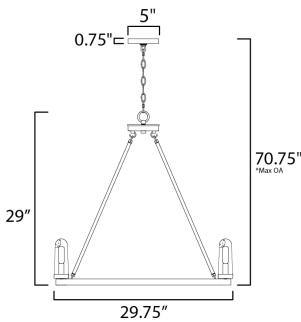

*max overall height

MEASUREMENTS

- DIMENSION : 29.75" L x 29.75" W x 29" H
- MAX OAH : 70.75" OAH
- CANOPY : 5" W x 0.75" H x 5" L
- HANGING WEIGHT : 23.54 lb

LAMPING

- INPUT VOLTAGE : 120V
- BULB : 9 x 40W Incandescent E12 Candelabra , 360W Total
- BULB INCLUDED : (Included)
- DIMMABLE : Yes