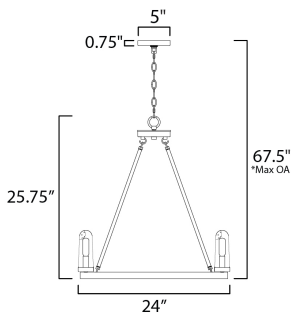

\*max overall height

**MEASUREMENTS**

- DIMENSION : 24" L x 24" W x 25.75" H
- MAX OAH : 67.5" OAH
- CANOPY : 5" W x 0.75" H x 5" L
- HANGING WEIGHT : 17.93 lb

**LAMPING**

- INPUT VOLTAGE : 120V
- BULB : 6 x 40W Incandescent E12 Candelabra , 240W Total
- BULB INCLUDED : (Included)
- DIMMABLE : Yes