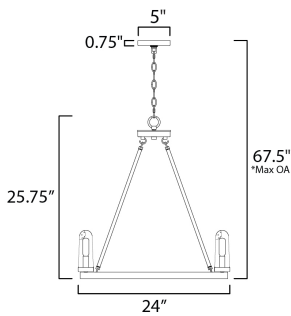

*max overall height

MEASUREMENTS

- DIMENSION : 24" L x 24" W x 25.75" H
- MAX OAH : 67.5" OAH
- CANOPY : 5" W x 0.75" H x 5" L
- HANGING WEIGHT : 17.93 lb

LAMPING

- INPUT VOLTAGE : 120V
- BULB : 6 x 40W Incandescent E12 Candelabra , 240W Total
- BULB INCLUDED : (Included)
- DIMMABLE : Yes