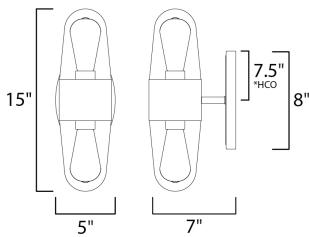

PRODUCT DESCRIPTION

Designed to perform in outdoor living spaces, the Lido collection is refined enough to also be at home indoors. The classic ring design finished in your choice of powder coated Black or Antique Pecan supports dome shaped diffusers of recycled Seedy glass which are blown to give a rustic, hand-crafted look. Vintage T6 lamps are included to complete the restoration appeal of this epic collection.