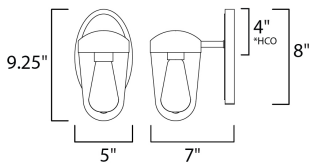

LAMPING

INPUT VOLTAGE : 120V
BULB : 1 x 60W Incandescent E26 Medium , 60W Total
BULB INCLUDED : (Included)
DIMMABLE : Yes
LIGHTING_DIRECTION : Down