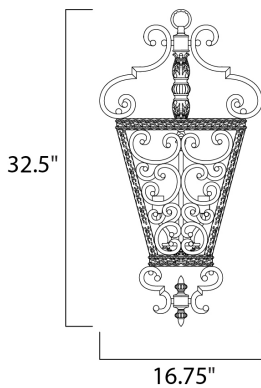

PRODUCT DESCRIPTION

Classic form marrying ornate trim with the gentle curves of flat bar design painted in Kentucky Bronze. The smooth lines of the Latte glass shades add softness to the overall look. The entry lanterns display intricate detail and make for a grand entrance.

FINISHES OPTION

 Kentucky Bronze (KB)

MATERIAL

Steel

RATINGS

cETLus
Dry Location

ADDITIONAL

OPERATING TEMPERATURE:
-20°C (-4°F), 40°C (104°F)

MEASUREMENTS

DIMENSION : 22" L x 22" W x 32.5" H
HANGING WEIGHT : 29.04 lb

LAMPING

INPUT VOLTAGE : 120V
BULB : 4 x 60W Incandescent E12 Candelabra , 240W Total
BULB INCLUDED : (Not Included)
DIMMABLE : Yes