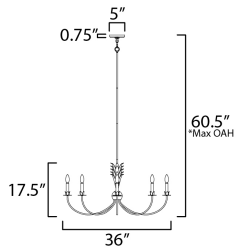

**MEASUREMENTS**

DIMENSION : 36" L x 36" W x 17.5" H  
 MAX OAH : 60.5" OAH  
 CANOPY : 5" W x 0.75" H x 5" L  
 HANGING WEIGHT : 8 lb

**LAMPING**

INPUT VOLTAGE : 120V  
 BULB : 8 x 60W Incandescent E12 Candelabra , 480W Total  
 BULB INCLUDED : (Not Included)  
 DIMMABLE : Y