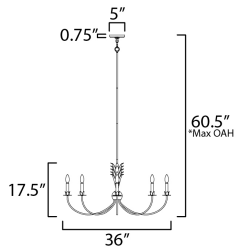

MEASUREMENTS

DIMENSION : 36" L x 36" W x 17.5" H
 MAX OAH : 60.5" OAH
 CANOPY : 5" W x 0.75" H x 5" L
 HANGING WEIGHT : 8 lb

LAMPING

INPUT VOLTAGE : 120V
 BULB : 8 x 60W Incandescent E12 Candelabra , 480W Total
 BULB INCLUDED : (Not Included)
 DIMMABLE : Y