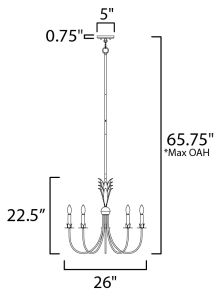

MEASUREMENTS

DIMENSION : 26" L x 26" W x 22.5" H
 MAX OAH : 65.75" OAH
 CANOPY : 5" W x 0.75" H x 5" L
 HANGING WEIGHT : 5.94 lb

LAMPING

INPUT VOLTAGE : 120V
 BULB : 5 x 60W Incandescent E12 Candelabra , 300W Total
 BULB INCLUDED : (Not Included)
 DIMMABLE : Y