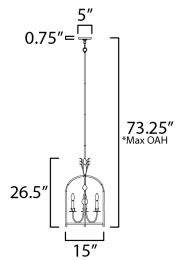

*max overall height

MEASUREMENTS

- DIMENSION : 15" L x 15" W x 26.5" H
- MAX OAH : 73.25" OAH
- CANOPY : 5" W x 0.75" H x 5" L
- HANGING WEIGHT : 7.3 lb

LAMPING

- INPUT VOLTAGE : 120V
- BULB : 3 x 60W Incandescent E12 Candelabra , 180W Total
- BULB INCLUDED : (Not Included)
- DIMMABLE : Y