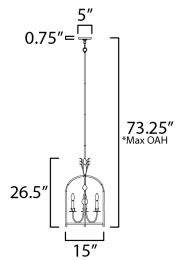

\*max overall height

**MEASUREMENTS**

- DIMENSION : 15" L x 15" W x 26.5" H
- MAX OAH : 73.25" OAH
- CANOPY : 5" W x 0.75" H x 5" L
- HANGING WEIGHT : 7.3 lb

**LAMPING**

- INPUT VOLTAGE : 120V
- BULB : 3 x 60W Incandescent E12 Candelabra , 180W Total
- BULB INCLUDED : (Not Included)
- DIMMABLE : Y