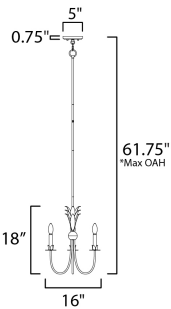

\*max overall height

**MEASUREMENTS**

- DIMENSION : 16" L x 16" W x 18" H
- MAX OAH : 61.75" OAH
- CANOPY : 5" W x 0.75" H x 5" L
- HANGING WEIGHT : 3.96 lb

**LAMPING**

- INPUT VOLTAGE : 120V
- BULB : 3 x 60W Incandescent E12 Candelabra , 180W Total
- BULB INCLUDED : (Not Included)
- DIMMABLE : Y