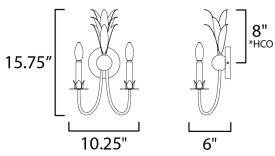

LAMPING

INPUT VOLTAGE : 120V
BULB : 2 x 60W Incandescent E12 Candelabra , 120W Total
BULB INCLUDED : (Not Included)
DIMMABLE : Y
LIGHTING_DIRECTION : Up