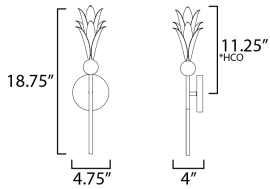

LAMPING

INPUT VOLTAGE : 120V
BULB : 1 x 60W Incandescent E12 Candelabra , 60W Total
BULB INCLUDED : (Not Included)
DIMMABLE : Y
LIGHTING_DIRECTION : Up