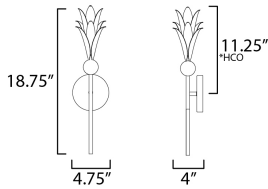

LAMPING

INPUT VOLTAGE : 120V
BULB : 1 x 60W Incandescent E12 Candelabra , 60W Total
BULB INCLUDED : (Not Included)
DIMMABLE : Y
LIGHTING_DIRECTION : Up