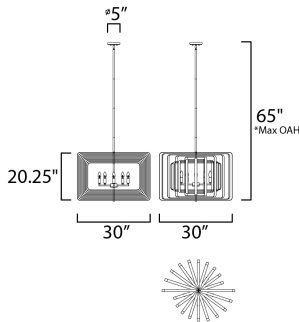

PRODUCT DESCRIPTION

A fun and unique design the features numerous concentric rings finished Black on the outside and Gold on the inside that pivot from a center point. The rings can be configured from completely flat to full repeated symmetry and anything in between to allow flexibility in the design.

*max overall height

MEASUREMENTS

- DIMENSION : 30" L x 30" W x 20.75" H
- MAX OAH : 65" OAH
- CANOPY : 5" W x 0.75" H x 5" L
- HANGING WEIGHT : 21.34 lb

LAMPING

- INPUT VOLTAGE : 120V
- BULB : 5 x 60W Incandescent E12 Candelabra , 300W Total
- BULB INCLUDED : (Not Included)
- DIMMABLE : Yes

FINISHES OPTION

- Black / Gold (BKGLD)
- Polished Nickel / Black (PNBK)

MATERIAL

Steel

RATINGS

cULus
Dry Location

ADDITIONAL

SLOPE: 90
OPERATING TEMPERATURE:
-20°C (-4°F), 40°C (104°F)