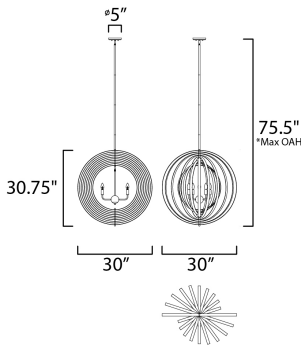

PRODUCT DESCRIPTION

A fun and unique design the features numerous concentric rings finished Black on the outside and Gold on the inside that pivot from a center point. The rings can be configured from completely flat to full repeated symmetry and anything in between to allow flexibility in the design.

*max overall height

MEASUREMENTS

- DIMENSION : 30" L x 30" W x 31" H
- MAX OAH : 75.5" OAH
- CANOPY : 5" W x 0.75" H x 5" L
- HANGING WEIGHT : 21.34 lb

LAMPING

- INPUT VOLTAGE : 120V
- BULB : 5 x 60W Incandescent E12 Candelabra , 300W Total
- BULB INCLUDED : (Not Included)
- DIMMABLE : Yes

FINISHES OPTION

-  Black / Gold (BKGLD)
-  Polished Nickel / Black (PNBK)

MATERIAL

Steel

RATINGS

cULus
Dry Location

ADDITIONAL

SLOPE: 90
OPERATING TEMPERATURE:
-20°C (-4°F), 40°C (104°F)