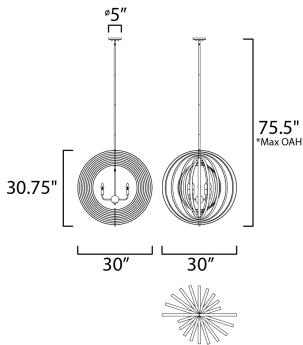

**PRODUCT DESCRIPTION**

A fun and unique design the features numerous concentric rings finished Black on the outside and Gold on the inside that pivot from a center point. The rings can be configured from completely flat to full repeated symmetry and anything in between to allow flexibility in the design.

\*max overall height

**MEASUREMENTS**

- DIMENSION : 30" L x 30" W x 31" H
- MAX OAH : 75.5" OAH
- CANOPY : 5" W x 0.75" H x 5" L
- HANGING WEIGHT : 21.34 lb

**LAMPING**

- INPUT VOLTAGE : 120V
- BULB : 5 x 60W Incandescent E12 Candelabra , 300W Total
- BULB INCLUDED : (Not Included)
- DIMMABLE : Yes

**FINISHES OPTION**

-  Black / Gold (BKGLD)
-  Polished Nickel / Black (PNBK)

**MATERIAL**

Steel

**RATINGS**

cULus  
Dry Location

**ADDITIONAL**

ADJUSTABLE  
SLOPE: 90  
OPERATING TEMPERATURE:  
-20°C (-4°F), 40°C (104°F)