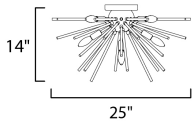

MEASUREMENTS

DIMENSION : 25" L x 25" W x 14" H
 CANOPY : 6" W x 0.75" H x 6" L
 HANGING WEIGHT : 6.6 lb

LAMPING

INPUT VOLTAGE : 120V
 BULB : 8 x 60W Incandescent E12 Candelabra , 360W Total
 BULB INCLUDED : (Not Included)
 DIMMABLE : Y