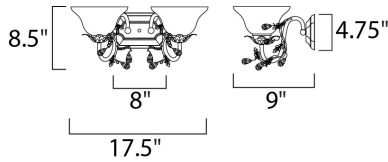

**MEASUREMENTS**

DIMENSION : 17.5" W x 8.5" H x 9" Ext  
 BACK PLATE : 8" W x 4.75" H x 4.3" HCO  
 HANGING WEIGHT : 3.75 lb

**LAMPING**

INPUT VOLTAGE : 120V  
 BULB : 2 x 60W Incandescent E26 Medium , 120W Total  
 BULB INCLUDED : (Not Included)  
 DIMMABLE : Yes