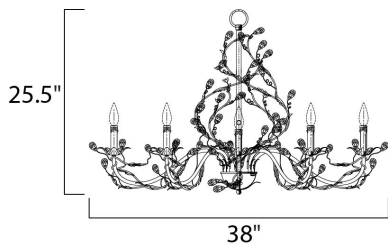

**MEASUREMENTS**

DIMENSION : 38" L x 19" W x 25.5" H  
 HANGING WEIGHT : 50.6 lb

**LAMPING**

BULB : 8 x 60W Incandescent E12 Candelabra , 480W Total  
 BULB INCLUDED : (Not Included)  
 DIMMABLE :

**FINISHES OPTION**