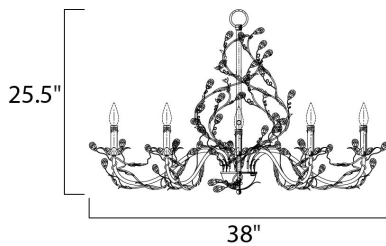

MEASUREMENTS

DIMENSION : 38" L x 19" W x 25.5" H
 HANGING WEIGHT : 50.6 lb

LAMPING

BULB : 8 x 60W Incandescent E12 Candelabra , 480W Total
 BULB INCLUDED : (Not Included)
 DIMMABLE :

FINISHES OPTION

-  Etruscan Gold
-  Oil Rubbed Bronze