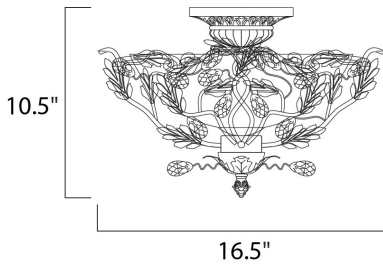

MEASUREMENTS

DIMENSION : 16.5" L x 16.5" W x 10.5" H

HANGING WEIGHT : 7.96 lb

LAMPING

INPUT VOLTAGE : 120V

BULB : 3 x 60W Incandescent E26 Medium , 180W Total

BULB INCLUDED : (Not Included)

DIMMABLE : Yes