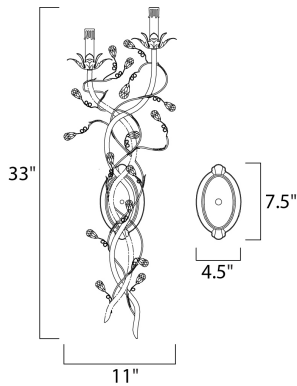

**MEASUREMENTS**

DIMENSION : 11" W x 34" H x 8.5" Ext  
 MAX OAH : 4.5" W x 7.5" H  
 HANGING WEIGHT : 2.61 lb

**LAMPING**

INPUT VOLTAGE : 120V  
 BULB : 2 x 60W Incandescent E12 Candelabra , 120W Total  
 BULB INCLUDED : (Not Included)  
 DIMMABLE : Yes  
 LIGHTING\_DIRECTION : Up

**FINISHES OPTION**

- Etruscan Gold (EG)
- Oil Rubbed Bronze (OI)

**MATERIAL**

Steel

**RATINGS**

cULus  
 Damp Location

**ADDITIONAL**

INSTALL UP/DOWN: Up  
 OPERATING TEMPERATURE:  
 -20°C (-4°F), 40°C (104°F)