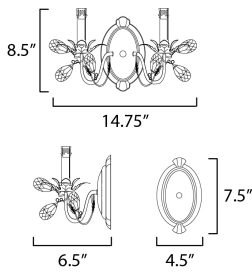

MEASUREMENTS

DIMENSION : 12" W x 9.5" H x 6.5" Ext
 MAX OAH : 4.5" W x 7.5" H
 HANGING WEIGHT : 1.81 lb

LAMPING

INPUT VOLTAGE : 120V
 BULB : 2 x 60W Incandescent E12 Candelabra , 120W Total
 BULB INCLUDED : (Not Included)
 DIMMABLE : Yes
 LIGHTING_DIRECTION : Up