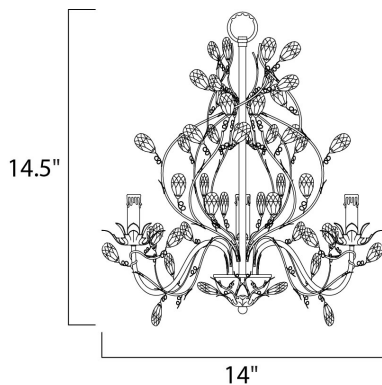

MEASUREMENTS

DIMENSION : 14" L x 14" W x 14.5" H
 MAX OAH : 52" OAH
 HANGING WEIGHT : 4.3 lb

LAMPING

INPUT VOLTAGE : 120V
 BULB : 3 x 60W Incandescent E12 Candelabra , 180W Total
 BULB INCLUDED : (Not Included)
 DIMMABLE : Yes