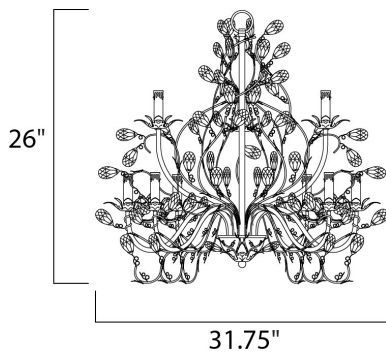

MEASUREMENTS

DIMENSION : 29" L x 29" W x 30.5" H
 MAX OAH : 102" OAH
 HANGING WEIGHT : 19.1 lb

LAMPING

INPUT VOLTAGE : 120V
 BULB : 9 x 60W Incandescent E12 Candelabra , 540W Total
 BULB INCLUDED : (Not Included)
 DIMMABLE : Yes

FINISHES OPTION

- Etruscan Gold (EG)
- Oil Rubbed Bronze (OI)

MATERIAL

Steel

RATINGS

cULus
 Dry Location

ADDITIONAL

OPERATING TEMPERATURE:
 -20°C (-4°F), 40°C (104°F)