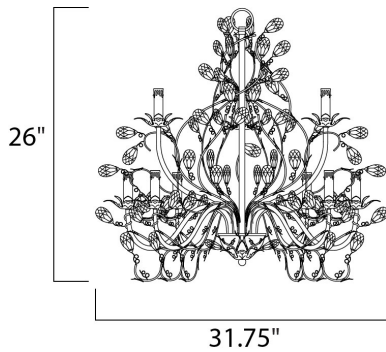

MEASUREMENTS

DIMENSION : 29" L x 29" W x 30.5" H
 MAX OAH : 102" OAH
 HANGING WEIGHT : 19.1 lb

LAMPING

INPUT VOLTAGE : 120V
 BULB : 9 x 60W Incandescent E12 Candelabra , 540W Total
 BULB INCLUDED : (Not Included)
 DIMMABLE : Yes