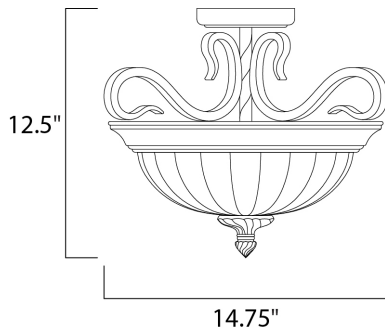

**PRODUCT DESCRIPTION**

Italian influence at its best with classic Greek Bronze finish and Soft Vanilla glass.

**MEASUREMENTS**

DIMENSION : 18" W x 12.5" H
HANGING WEIGHT : 5.51 lb

LAMPING

INPUT VOLTAGE : 120V
BULB : 2 x 75W Incandescent E26 Medium , 150W Total
BULB INCLUDED : (Not Included)
DIMMABLE : Standard