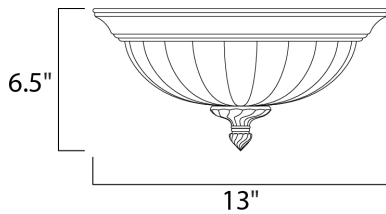

**PRODUCT DESCRIPTION**

Italian influence at its best with classic Greek Bronze finish and Soft Vanilla glass.

**MEASUREMENTS**

DIMENSION : 13" W x 6.5" H
HANGING WEIGHT : 3.31 lb

LAMPING

INPUT VOLTAGE : 120V
BULB : 2 x 75W Incandescent E26 Medium , 150W Total
BULB INCLUDED : (Not Included)
DIMMABLE : Yes