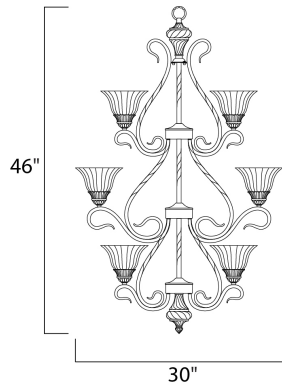

**PRODUCT DESCRIPTION**

Italian influence at its best with classic Greek Bronze finish and Soft Vanilla glass.

**MEASUREMENTS**

DIMENSION : 30" W x 46" H  
 HANGING WEIGHT : 39.86 lb

**LAMPING**

INPUT VOLTAGE : 120V  
 BULB : 12 x 60W Incandescent E26 Medium , 720W Total  
 BULB INCLUDED : (Not Included)  
 DIMMABLE : Standard