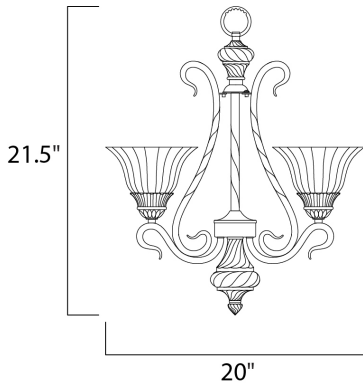

**PRODUCT DESCRIPTION**

Italian influence at its best with classic Greek Bronze finish and Soft Vanilla glass.

**MEASUREMENTS**

DIMENSION : 20" W x 21.5" H  
 HANGING WEIGHT : 11.38 lb

**LAMPING**

INPUT VOLTAGE : 120V  
 BULB : 3 x 100W Incandescent E26 Medium , 300W Total  
 BULB INCLUDED : (Not Included)  
 DIMMABLE : Yes