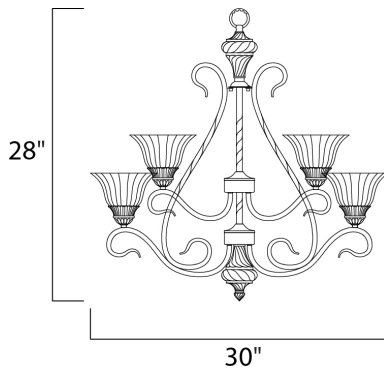

**PRODUCT DESCRIPTION**

Italian influence at its best with classic Greek Bronze finish and Soft Vanilla glass.

**MEASUREMENTS**

DIMENSION : 30" W x 28" H
HANGING WEIGHT : 26.46 lb

LAMPING

INPUT VOLTAGE : 120V
BULB : 9 x 100W Incandescent E26 Medium , 900W Total
BULB INCLUDED : (Not Included)
DIMMABLE : Standard