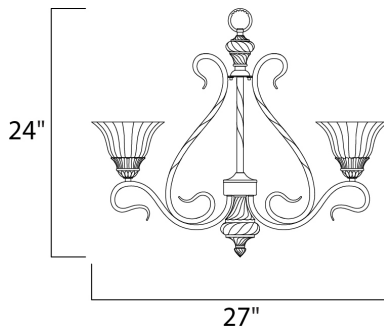

**PRODUCT DESCRIPTION**

Italian influence at its best with classic Greek Bronze finish and Soft Vanilla glass.

**MEASUREMENTS**

DIMENSION : 27" W x 24" H  
HANGING WEIGHT : 16.87 lb

**LAMPING**

INPUT VOLTAGE : 120V  
BULB : 5 x 100W Incandescent E26 Medium , 500W Total  
BULB INCLUDED : (Not Included)  
DIMMABLE : Standard