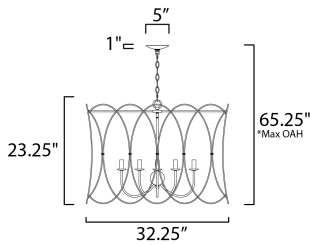

\*max overall height

**MEASUREMENTS**

- DIMENSION : 32.25" L x 32.25" W x 23.25" H
- MAX OAH : 65.25" OAH
- CANOPY : 5" W x 1" H x 5" L
- HANGING WEIGHT : 19.58 lb

**LAMPING**

- INPUT VOLTAGE : 120V
- BULB : 5 x 60W Incandescent E12 Candelabra , 300W Total
- BULB INCLUDED : (Not Included)
- DIMMABLE : Yes

**FINISHES OPTION**

-  Weathered White (WWT)

**MATERIAL**

Steel

**RATINGS**

ETLDry Location

**ADDITIONAL**

SLOPE: 90  
 OPERATING TEMPERATURE:  
 -20°C (-4°F), 40°C (104°F)