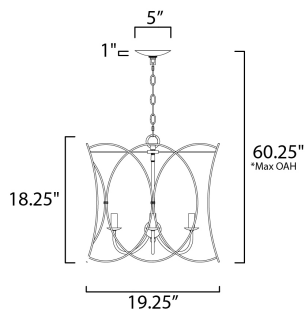

*max overall height

MEASUREMENTS

- DIMENSION : 19.25" L x 19.25" W x 18.25" H
- MAX OAH : 60.25" OAH
- CANOPY : 5" W x 1" H x 5" L
- HANGING WEIGHT : 9.46 lb

LAMPING

- INPUT VOLTAGE : 120V
- BULB : 4 x 60W Incandescent E12 Candelabra , 240W Total
- BULB INCLUDED : (Not Included)
- DIMMABLE : Yes

FINISHES OPTION

-  Weathered White (WWT)

MATERIAL

Steel

RATINGS

ETLDry Location

ADDITIONAL

SLOPE: 90
 OPERATING TEMPERATURE:
 -20°C (-4°F), 40°C (104°F)